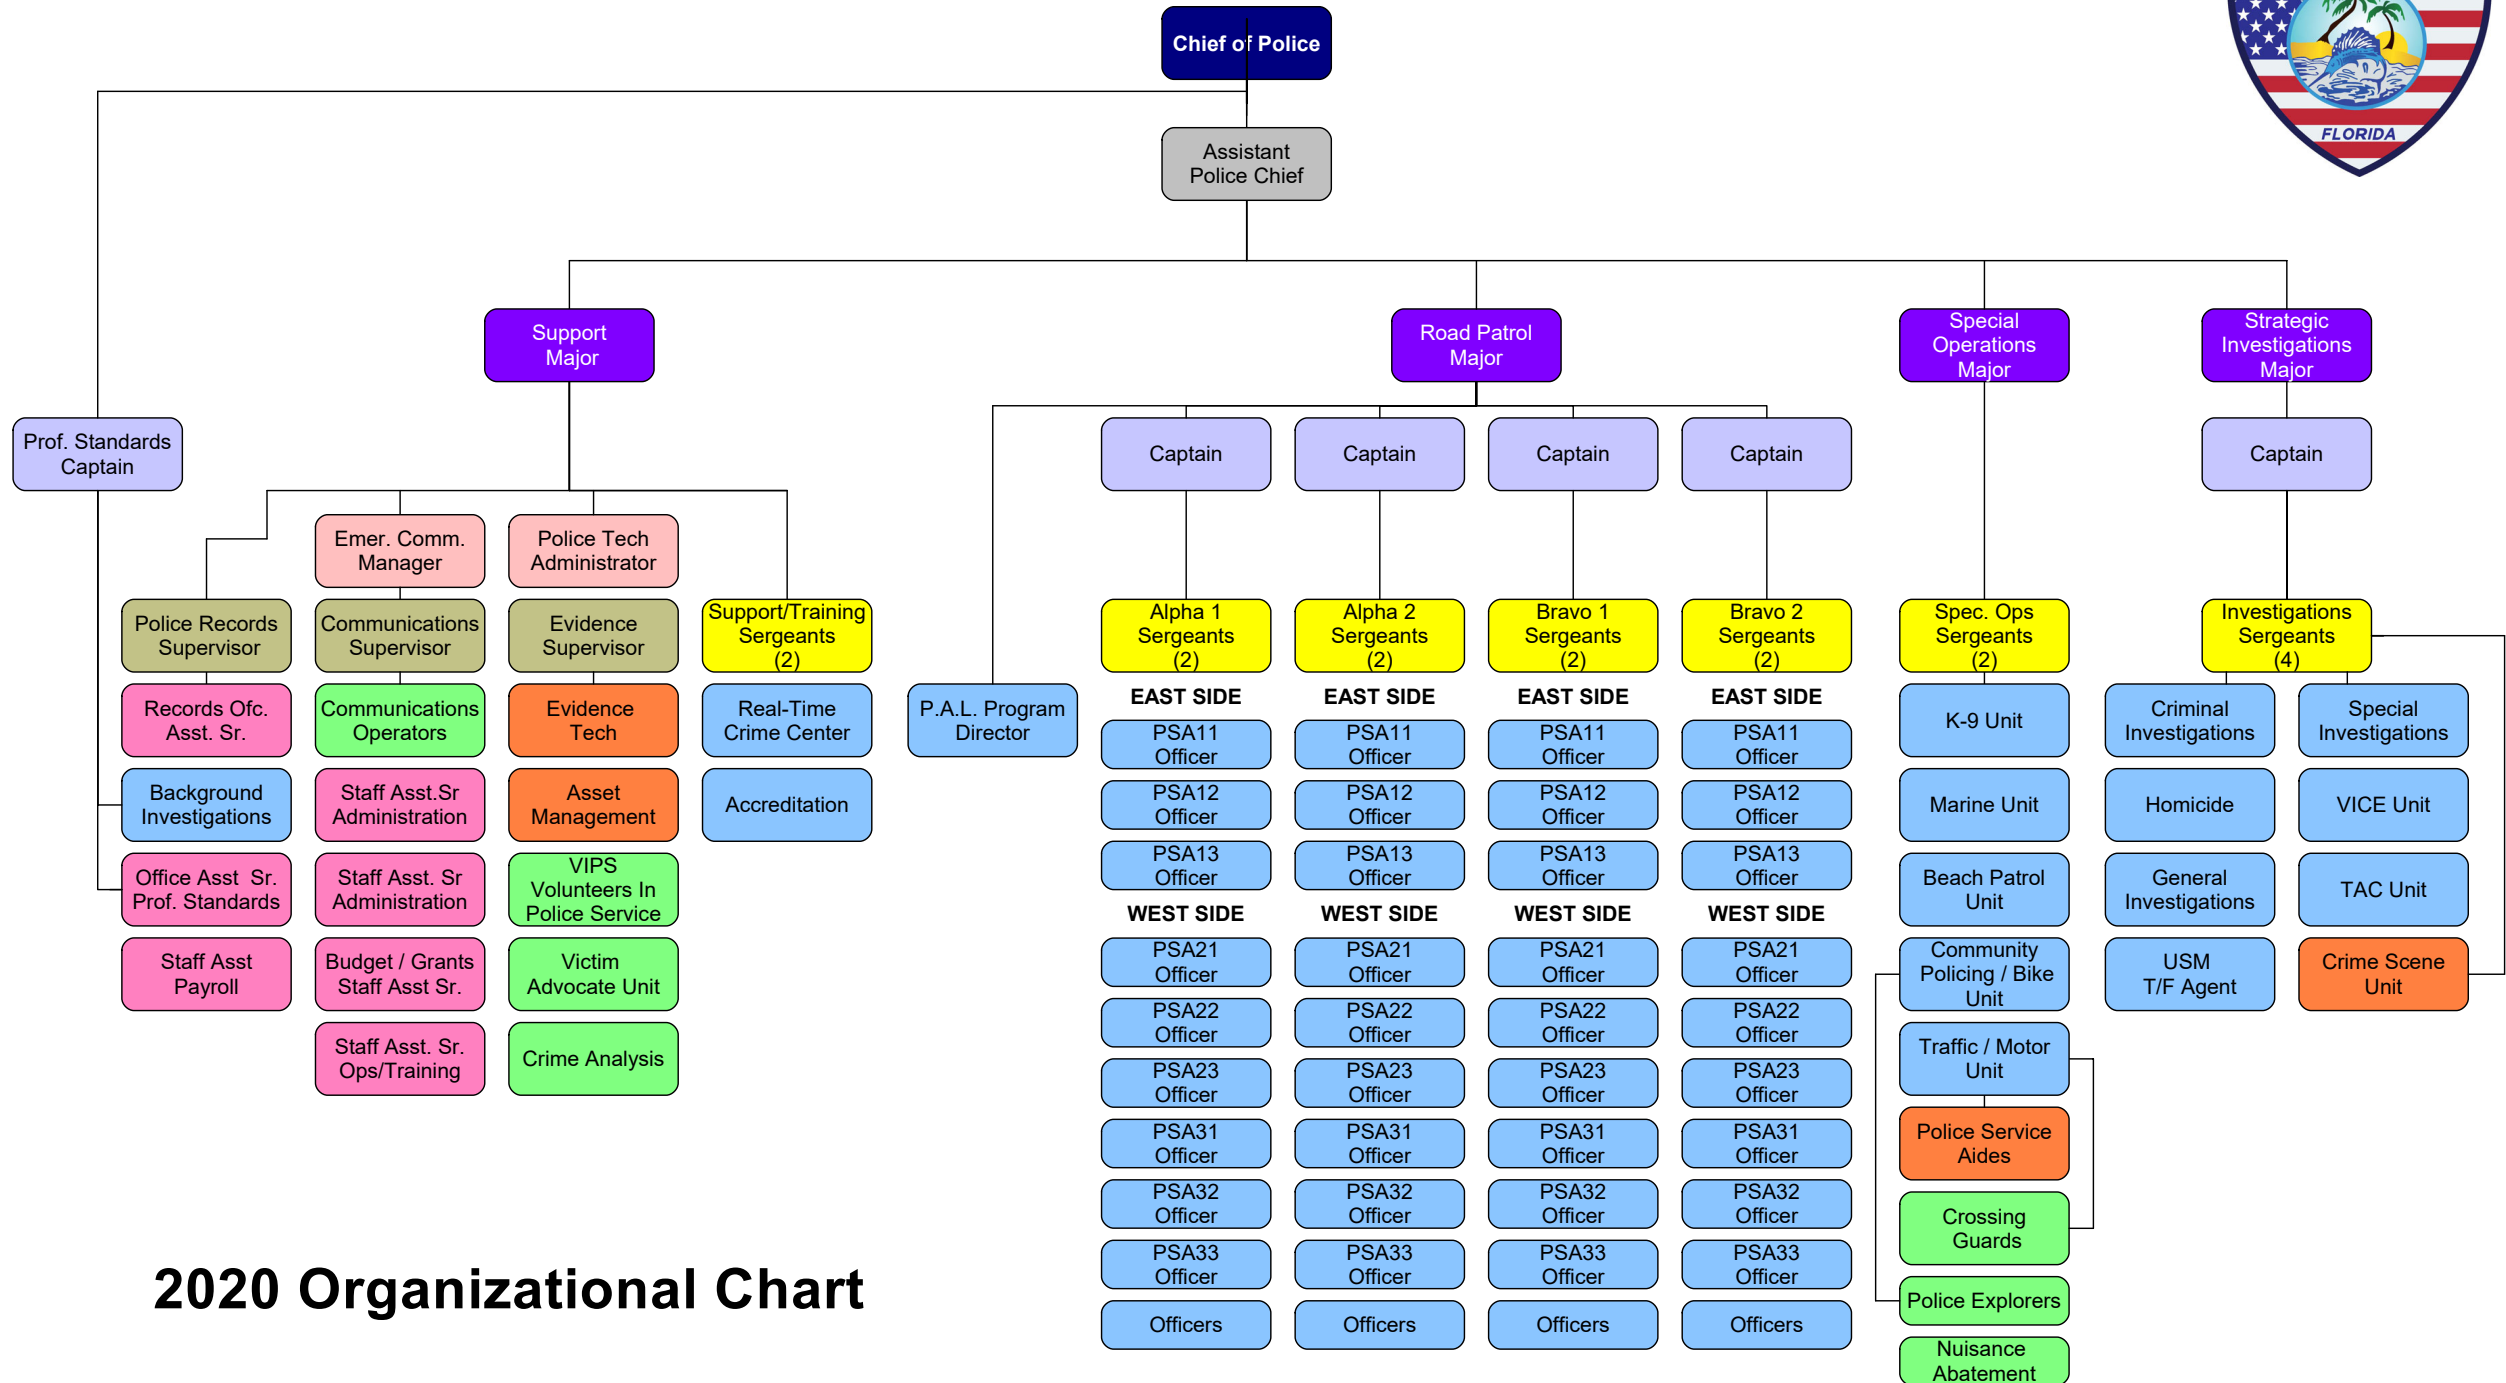

RIVIERA BEACH POLICE DEPARTMENT

2020 Organizational Chart