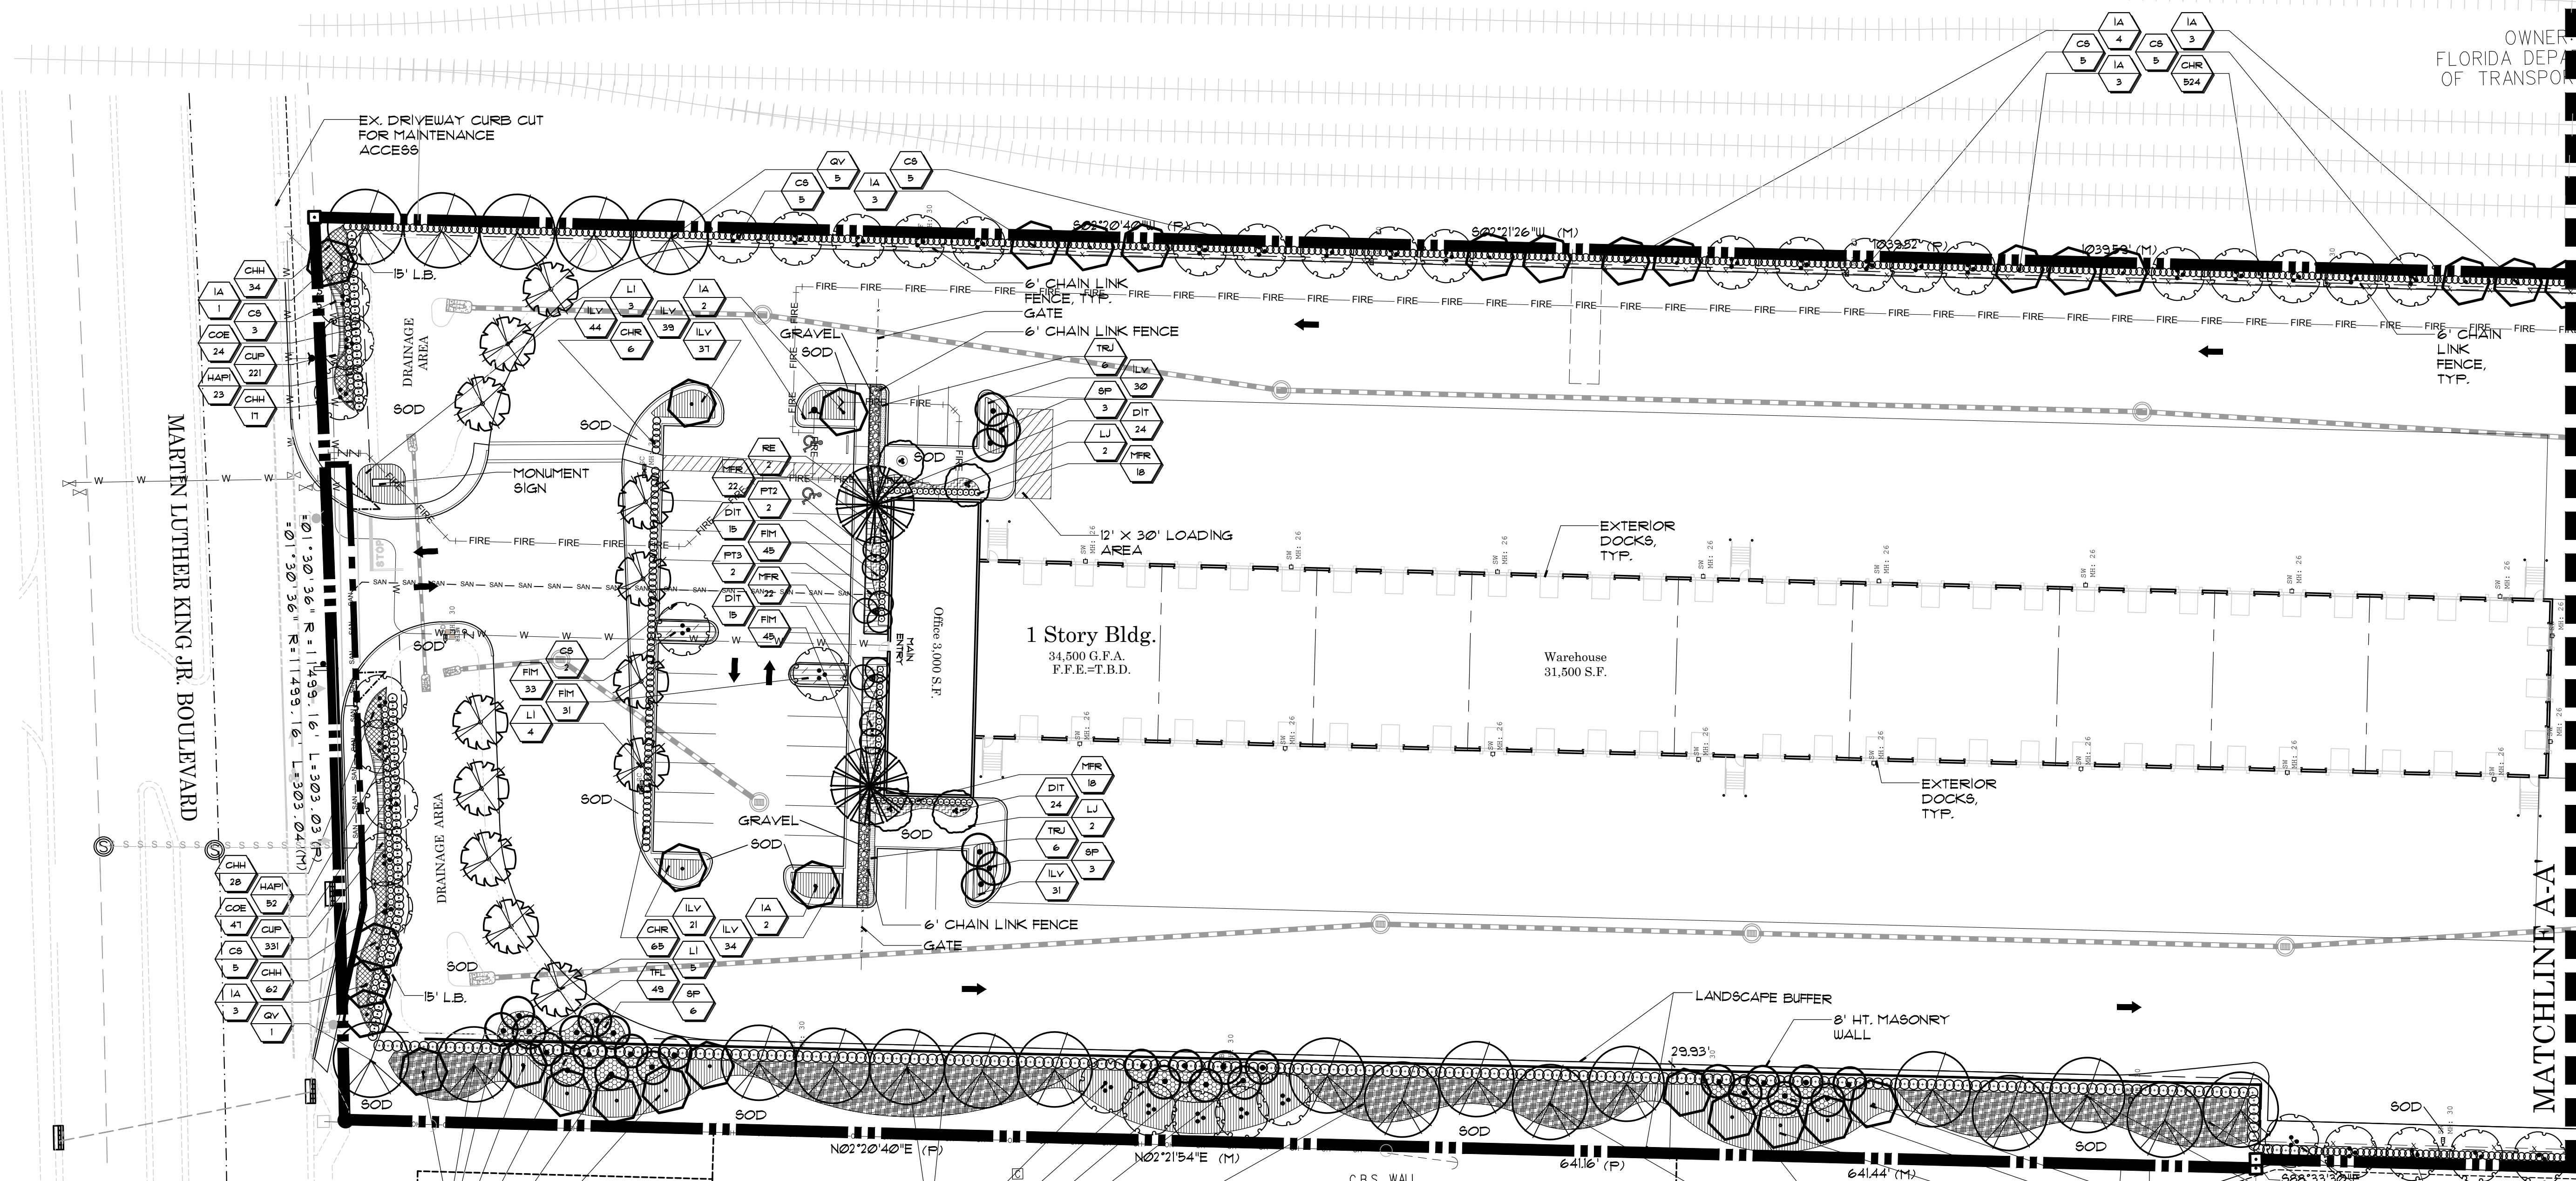

Designed: PSS
Drawn: PSS
Approved: GGG/EDM/MTM
Date: 12-15-21
Job no: 21-0807
Revisions: 2-17-22

Scale: 1"=60'

LA 0000530
Sheet Title:
Preliminary Landscape Plan

Scale: 1"=60'

Sheet No.

PLP-1

21-0807

OWNER:
FLORIDA DEPT
OF TRANSPORT

OWNER:
AZURE ESTATES FL TC, LP
PCN: 5643423206000090

PROJECT LANDSCAPE DATA:

SITE AREA :	8.97 AC. (390,685.07 s.f.)
TOTAL LANDSCAPE AREA REQUIRED:	78,137.01 s.f. (20%)
ADDL. 10 S.F PER SPACE IF OVERPARKED: (49 SP.)	490 s.f.
TOTAL LANDSCAPE AREA PROVIDED:	88,760.40 s.f. (23%)

LANDSCAPE REQUIREMENTS:

	REQUIRED	PROVIDED
NORTHERN PERIMETER (268.03 L.F.) <small>(Excludes -35' (X1) drives For Calculation)</small>	13 TREES	13 TREES (1:20 L.F.)
SOUTHERN PERIMETER (571.77 L.F.)	29 TREES	29 TREES (1:20 L.F.)
WESTERN PERIMETER (1,436.48 L.F.)	72 TREES	79 TREES (1:20 L.F.)
EASTERN PERIMETER (1,060.67 L.F.)	53 TREES	53 TREES (1:20 L.F.)

AMENDMENT STAMPS:

ZONING STAMPS:

FILE: C:\RIVIERA BEACH\1.L\PROJECTDRAWING FILES\CURRENT\210807.RBL.TL PRELIMINARY LANDSCAPE PLAN.DWG
PLOTTED: 2/18/22 AT 10:24AM BY: DSEJENSEN