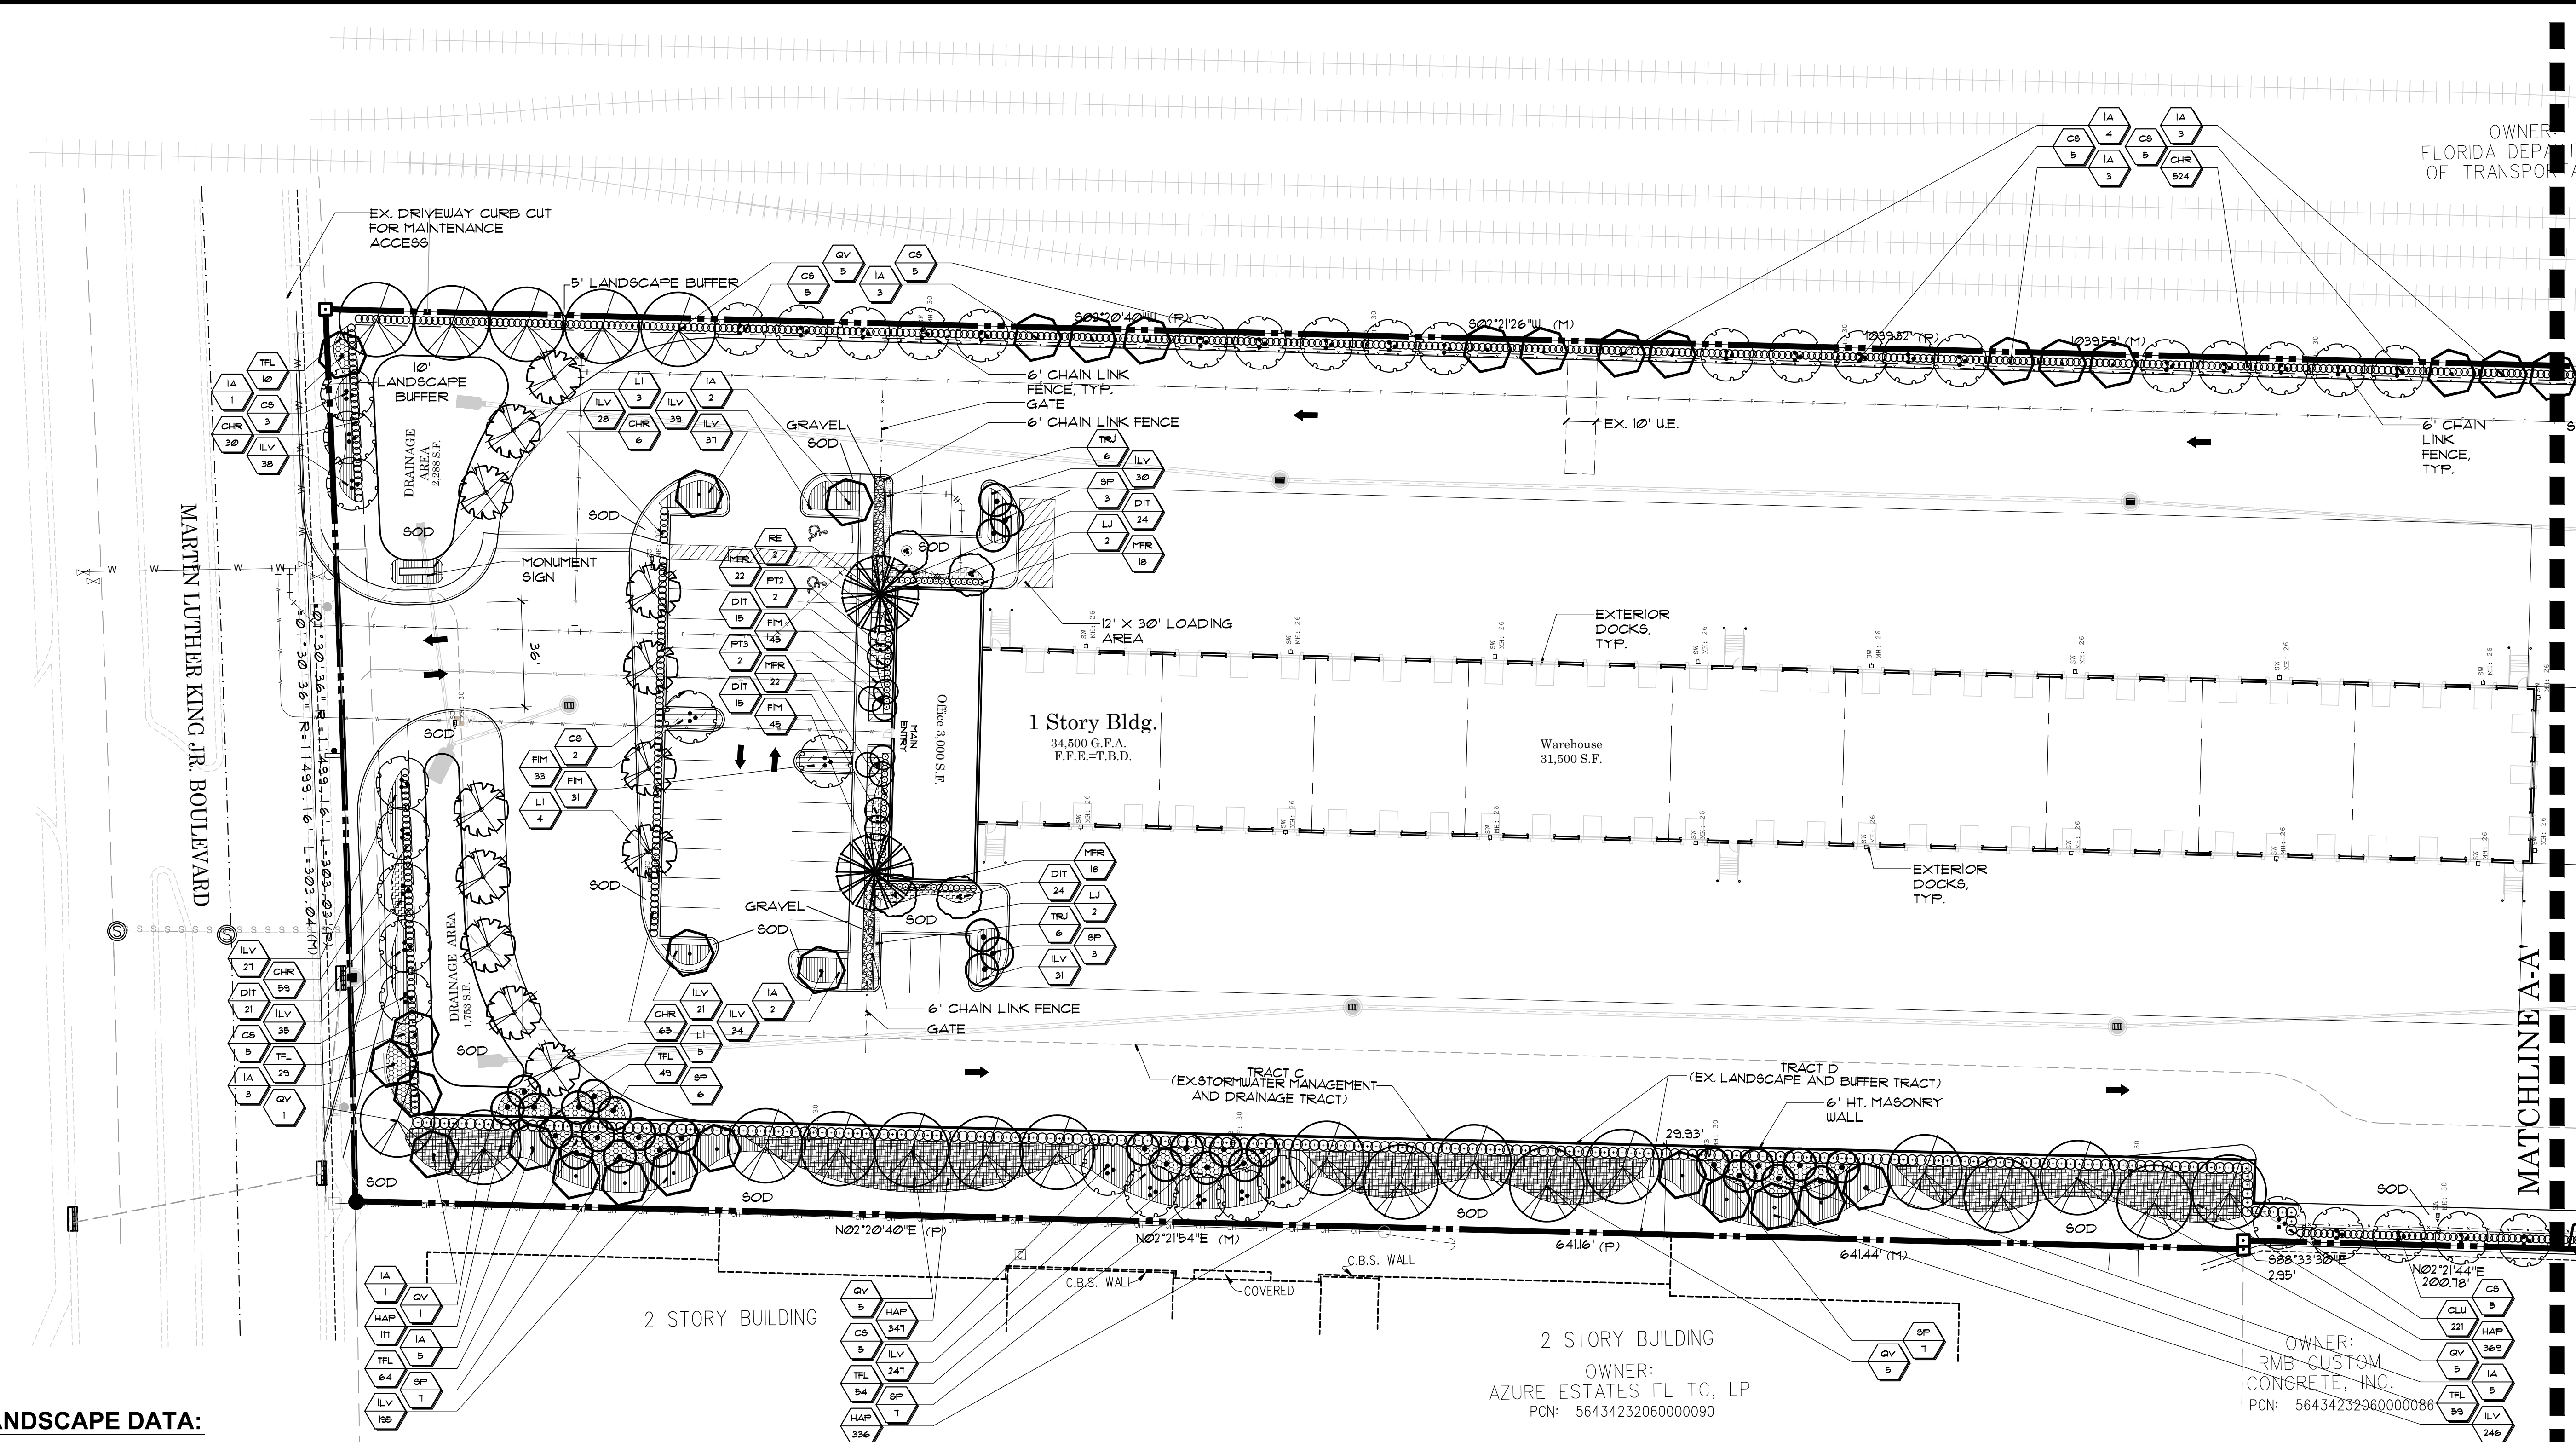

LA 0000530  
Sheet Title:

Preliminary  
Landscape  
Plan

Scale: 1"=60'

Sheet No.

PLP-1

21-0807

### PROJECT LANDSCAPE DATA:

SITE AREA : 8.97 AC. (390,685.07 s.f.)  
TOTAL LANDSCAPE AREA REQUIRED: 78,137.01 s.f. (20%)  
TOTAL LANDSCAPE AREA PROVIDED: 86,874.34 s.f. (22%)

### LANDSCAPE REQUIREMENTS:

	REQUIRED	PROVIDED
NORTHERN PERIMETER (267.04 L.F.) (Excludes -36" (X1) drives For Calculation)	13 TREES	13 TREES (1:20 L.F.)
SOUTHERN PERIMETER (571.77 L.F.)	29 TREES	29 TREES (1:20 L.F.)
WESTERN PERIMETER (1,436.48 L.F.)	72 TREES	79 TREES (1:20 L.F.)
EASTERN PERIMETER (1,060.67 L.F.)	53 TREES	53 TREES (1:20 L.F.)