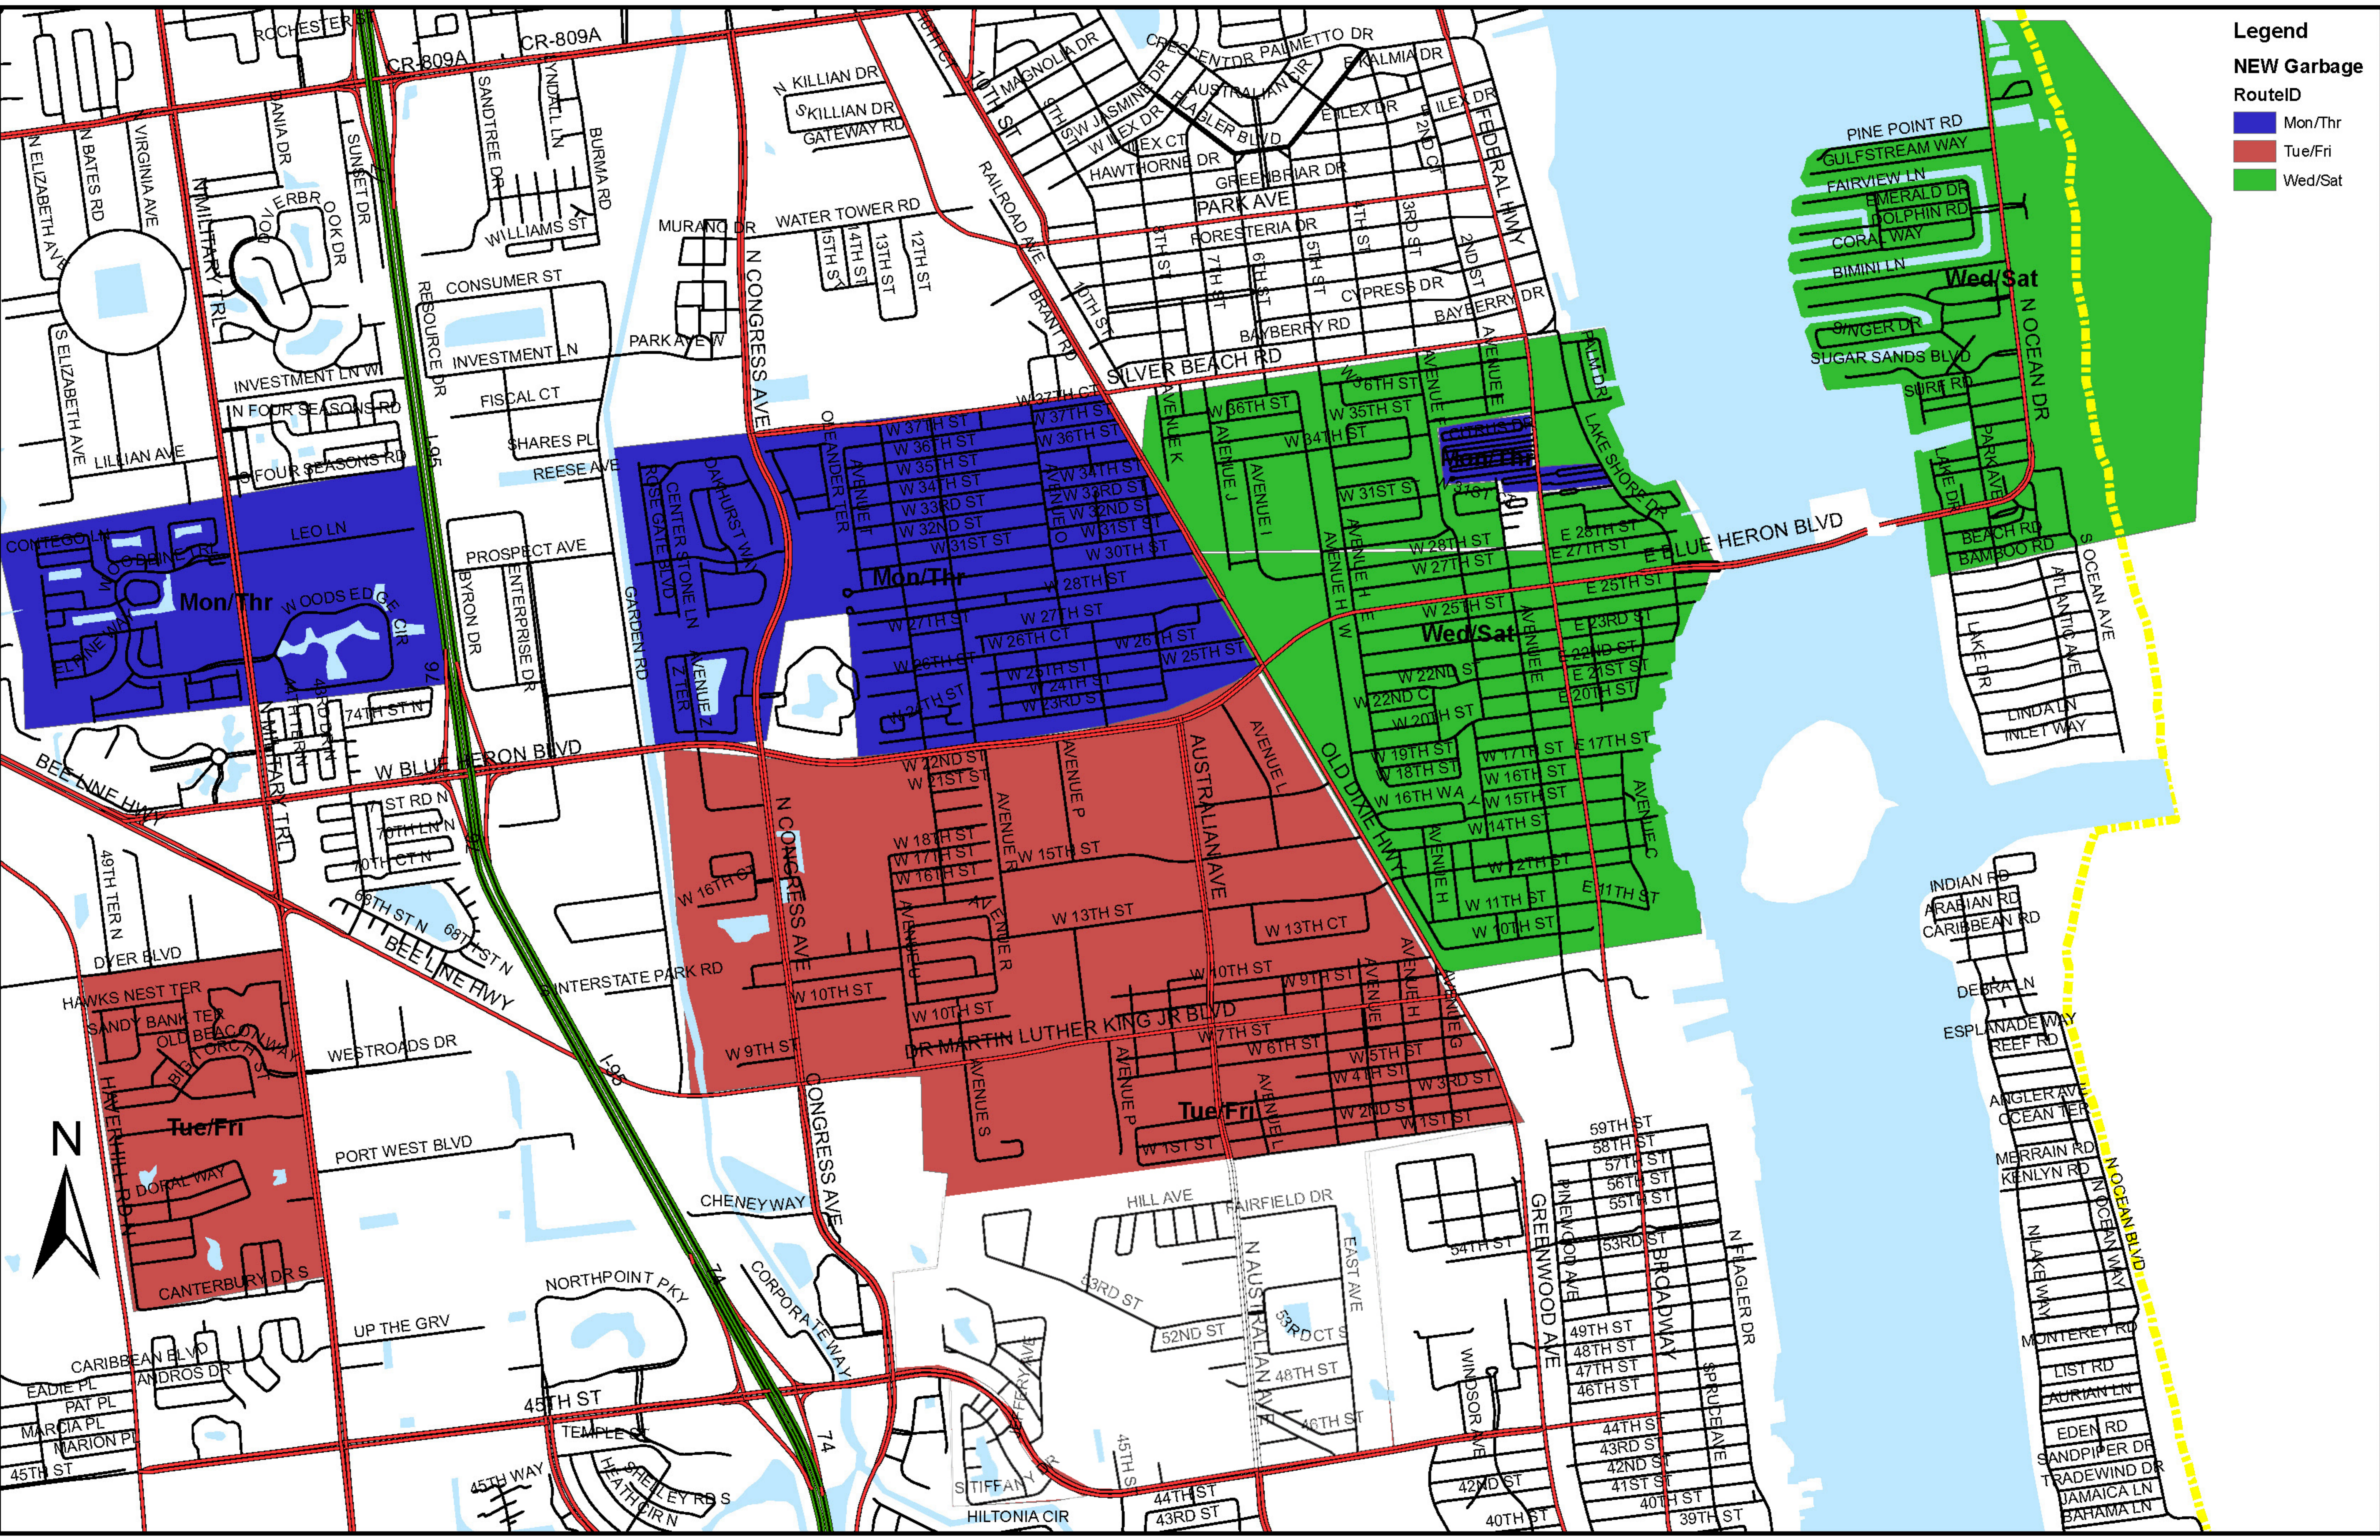

**Legend**

**NEW Garbage**

**RoutID**

- Mon/Thr
- Tue/Fri
- Wed/Sat

ROCHESTER  
CR-809A  
CR-809A  
SANDTREE DR  
VINDY LN  
BURMARD  
WILLIAMS ST  
MURANO DR  
WATER TOWER RD  
12TH ST  
13TH ST  
14TH ST  
15TH ST  
N KILLIAN DR  
SKILLIAN DR  
GATEWAY RD  
18TH ST  
19TH ST  
20TH ST  
21ST ST  
22ND ST  
23RD ST  
24TH ST  
25TH ST  
26TH ST  
27TH ST  
28TH ST  
29TH ST  
30TH ST  
31ST ST  
32ND ST  
33RD ST  
34TH ST  
35TH ST  
36TH ST  
37TH ST  
38TH ST  
39TH ST  
40TH ST  
41ST ST  
42ND ST  
43RD ST  
44TH ST  
45TH ST  
46TH ST  
47TH ST  
48TH ST  
49TH ST  
50TH ST  
51ST ST  
52ND ST  
53RD ST  
54TH ST  
55TH ST  
56TH ST  
57TH ST  
58TH ST  
59TH ST  
60TH ST  
61ST ST  
62ND ST  
63RD ST  
64TH ST  
65TH ST  
66TH ST  
67TH ST  
68TH ST  
69TH ST  
70TH ST  
71ST ST  
72ND ST  
73RD ST  
74TH ST  
75TH ST  
76TH ST  
77TH ST  
78TH ST  
79TH ST  
80TH ST  
81ST ST  
82ND ST  
83RD ST  
84TH ST  
85TH ST  
86TH ST  
87TH ST  
88TH ST  
89TH ST  
90TH ST  
91ST ST  
92ND ST  
93RD ST  
94TH ST  
95TH ST  
96TH ST  
97TH ST  
98TH ST  
99TH ST  
100TH ST

E 28TH ST  
E 27TH ST  
E 25TH ST  
E 23RD ST  
E 22ND ST  
E 21ST ST  
E 20TH ST  
E 17TH ST  
E 11TH ST  
E 7TH ST  
E 6TH ST  
E 5TH ST  
E 4TH ST  
E 3RD ST  
E 2ND ST  
E 1ST ST

PINE POINT RD  
GULFSTREAM WAY  
FAIRVIEW LN  
EMERALD DR  
DOLPHIN RD  
CORAL WAY  
BIMINI LN  
SUGAR SANDS BLVD  
SURF RD  
LAKE SHORE DR  
BEACH RD  
BAMBOO RD  
ATLANTIC AVE  
LINDA LN  
INLET WAY

INDIAN RD  
ARABIAN RD  
CARIBBEAN RD  
DEBRA LN  
ESPLANADE WAY  
REEF RD  
ANGLER AVE  
OCEAN TER  
MERRAIN RD  
KENLYN RD  
N LAKE WAY  
MONTEREY RD  
LIST RD  
LAURIAN LN  
EDEN RD  
SANDPIPER DR  
TRADEWIND DR  
JAMAICA LN  
BAHAMA LN